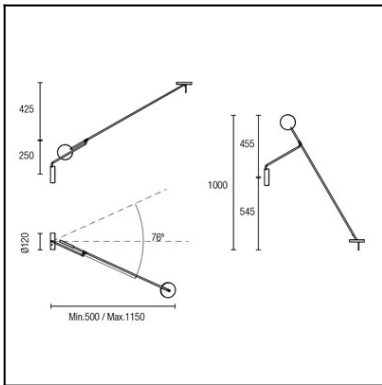

Design by Francesc Vilaró

The photograph may not match the reference exactly. Please read the product description to identify the finish.

[Download photometric file .ldt / .ies](#)

[Click on image to download energy label](#)

TECHNICAL CHARACTERISTICS

| | |
|---|---|
| Type: | Wall fixture |
| IP Protection degrees: | IP20 |
| Light source 1: | 48 x LED 9W Warm White - 3000K 765 lm ^(N) CRI 80 |
| Voltage / Frequency: | 100-240V/50-60Hz |
| Warranty (Years): | 2 |
| Option to extend the guarantee (Years): | 5 |
| Units per box: | 2 |
| Net Weight (Kg): | 2.585 |
| EAN: | 8435381430207 |