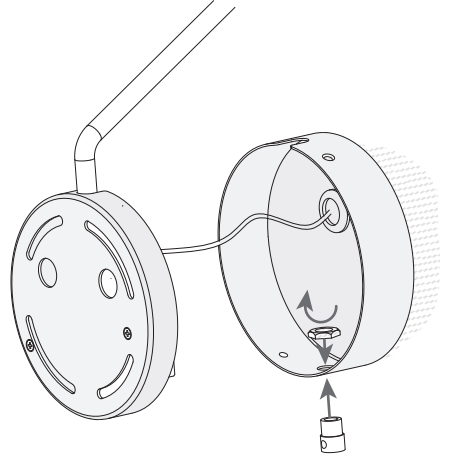

Design by Francesc Vilaró

The photograph may not match the reference exactly. Please read the product description to identify the finish.

[Download photometric file .ldt / .ies](#)

[Click on image to download energy label](#)

TECHNICAL CHARACTERISTICS

| | |
|---|---|
| Type: | Wall fixture |
| IP Protection degrees: | IP20 |
| Light source 1: | 48 x LED 9W Warm White - 3000K 765 lm ^(N) CRI 80 |
| Voltage / Frequency: | 100-240V/50-60Hz |
| Warranty (Years): | 2 |
| Option to extend the guarantee (Years): | 5 |
| Units per box: | 2 |
| Net Weight (Kg): | 2.585 |
| EAN: | 8435381430207 |

GEAR

Multi-voltage electronic gear included (100-240V / 50-60Hz)
Dimming protocol: Touch dimmer

1**2****3****4****5**

1**2****3****4****5****6**