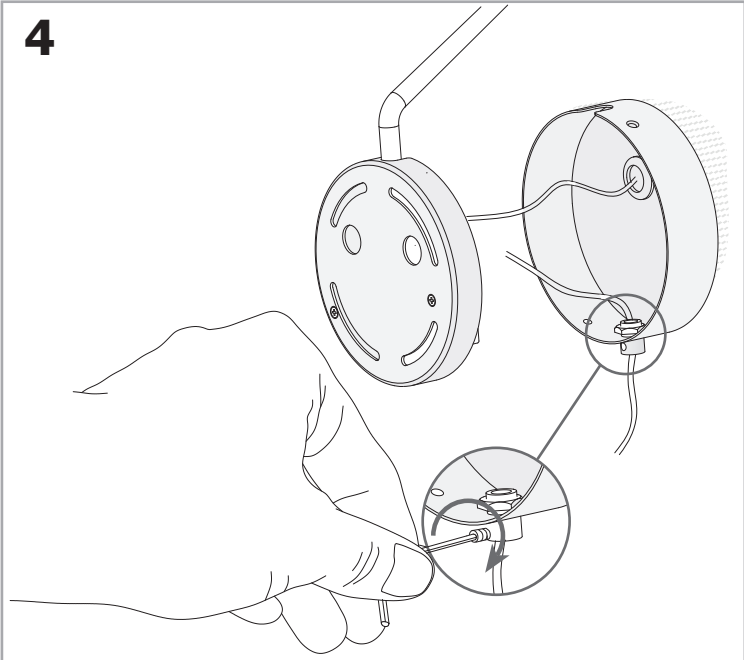

TECHNICAL CHARACTERISTICS

| | |
|---|---|
| Type: | Wall fixture |
| IP Protection degrees: | IP20 |
| Light source 1: | 48 x LED 9W Warm White - 3000K 765 lm ^(N) CRI 80 |
| Voltage / Frequency: | 100-240V/50-60Hz |
| Warranty (Years): | 2 |
| Option to extend the guarantee (Years): | 5 |
| Units per box: | 2 |
| Net Weight (Kg): | 2.585 |
| EAN: | 8435381430207 |

GEAR

Multi-voltage electronic gear included (100-240V / 50-60Hz)
Dimming protocol: Touch dimmer

1**2****3****4****5**

1**2****3****4****5****6**