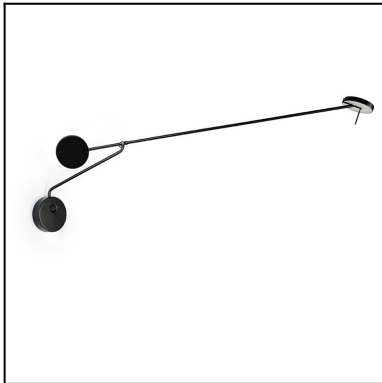

Design by Francesc Vilaró

The photograph may not match the reference exactly. Please read the product description to identify the finish.

[Download photometric file .ldt / .ies](#)

[Click on image to download energy label](#)

TECHNICAL CHARACTERISTICS

| | |
|---|---|
| Type: | Wall fixture |
| IP Protection degrees: | IP20 |
| Light source 1: | 48 x LED 9W Warm White - 3000K 765 lm ^(N) CRI 80 |
| Voltage / Frequency: | 100-240V/50-60Hz |
| Warranty (Years): | 2 |
| Option to extend the guarantee (Years): | 5 |
| Units per box: | 2 |
| Net Weight (Kg): | 2.585 |
| EAN: | 8435381430207 |