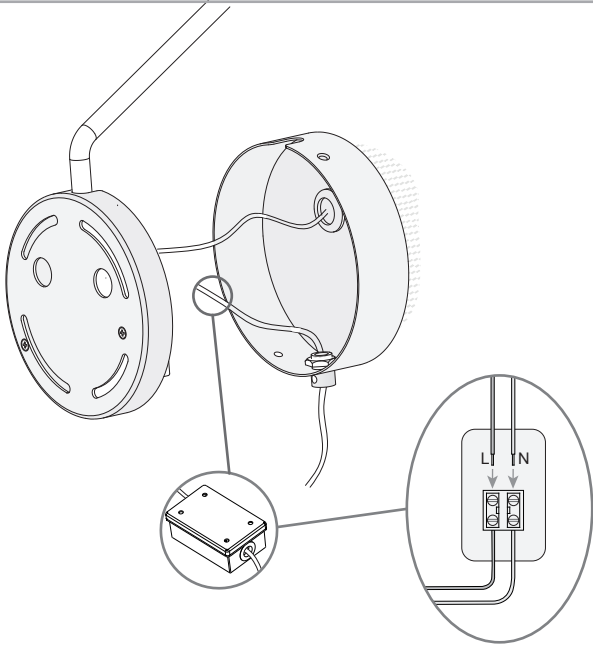

Design by Francesc Vilaró

The photograph may not match the reference exactly. Please read the product description to identify the finish.

[Download photometric file .ldt / .ies](#)

[Click on image to download energy label](#)

TECHNICAL CHARACTERISTICS

| | |
|---|---|
| Type: | Wall fixture |
| IP Protection degrees: | IP20 |
| Light source 1: | 48 x LED 9W Warm White - 3000K 765 lm ^(N) CRI 80 |
| Voltage / Frequency: | 100-240V/50-60Hz |
| Warranty (Years): | 2 |
| Option to extend the guarantee (Years): | 5 |
| Units per box: | 2 |
| Net Weight (Kg): | 2.585 |
| EAN: | 8435381430207 |

GEAR

Multi-voltage electronic gear included (100-240V / 50-60Hz)
Dimming protocol: Touch dimmer

1**2****3****4****5**

1**2****3****4****5****6**